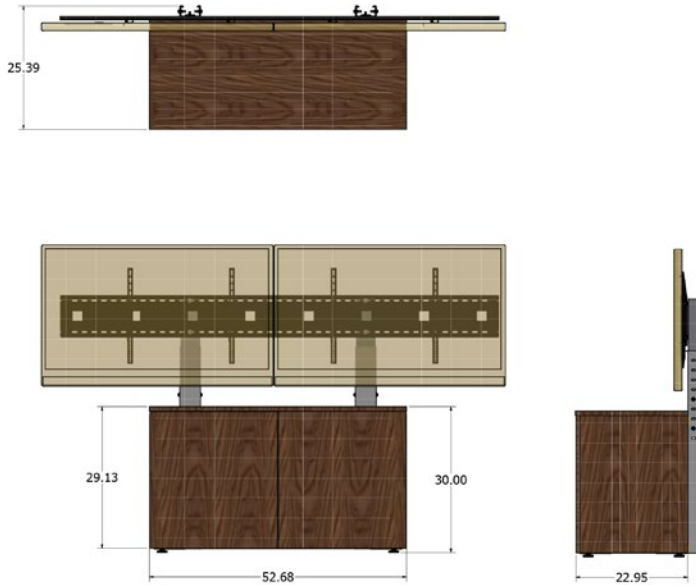

2-Bay & 3-Bay Credenzas

Standard depth, single and dual display cabinets

Avteq credenzas are made to order and perfect for conference rooms, huddle spaces and training centers. Credenzas are fully customizable and designed specifically for commercial AV use. The standard configuration is 22.95 inches deep and includes two or three bays plus storage that supports all your audio visual equipment. The integrated VESA mounting system eliminates wall-mounted displays and supports a single display up to 98" or dual displays up to 86". The back of the credenza is open for maximum ventilation. Optional back covers are available.

FEATURES

- Standard 2-bay or 3-bay configurations
- Custom 4- to 6-bay cabinets available
- Universal VESA mount for single or dual displays
- 12RU sliding, rotating rack
- Open back for ventilation
- 9-port rack-mounted surge protector
- Round door pulls
- Leveling feet
- 100% steel frame
- Optional back bay covers
- Optional modesty panel to cover display uprights
- Optional camera shelves
- TAA compliant

3-Bay Credenza

2-Bay Credenza

CUSTOM SIZES

4-Bay Credenza

6-Bay Credenza

DIMENSIONS

2-Bay Credenza

3-Bay Credenza

SPECIFICATIONS

Part Number (Single Dual Dual Xtra Large)	2-Bay: (CRED2V-S CRED2V-D CRED2V-DX) 3-Bay: (CRED3L-S CRED3L-D CRED3L-DX)
Display Sizes	Single: (45-98 inches) Dual: (45-82 inches) Dual Xtra Large: 86 inch
Dimensions (HxWxD)	
2-Bay	52.6 x 30 x 25.4 Inches (1336.04 x 762 x 645.16 mm)
3-Bay	79 x 30 x 25.4 Inches (736.6 x 2006.6 x 596.9 mm)
Cabinet	22.5 x 24 x 22 Inches (571.5 x 609.6 x 558.8 mm)
Rack (D)	17 Inches
Rack Space	12 RU
UM-1 Single Display (min-max width)	Min: 27.1 Inches (688.34 mm) Max: 42.2 Inches (1071.88 mm)
UM-2 Dual Display (min-max width)	Min: 57 Inches (1447.8 mm) Max: 93.7 Inches (2379.98 mm)
Credenza Uprights Max Height	65 Inches (1651 mm) from floor to center display