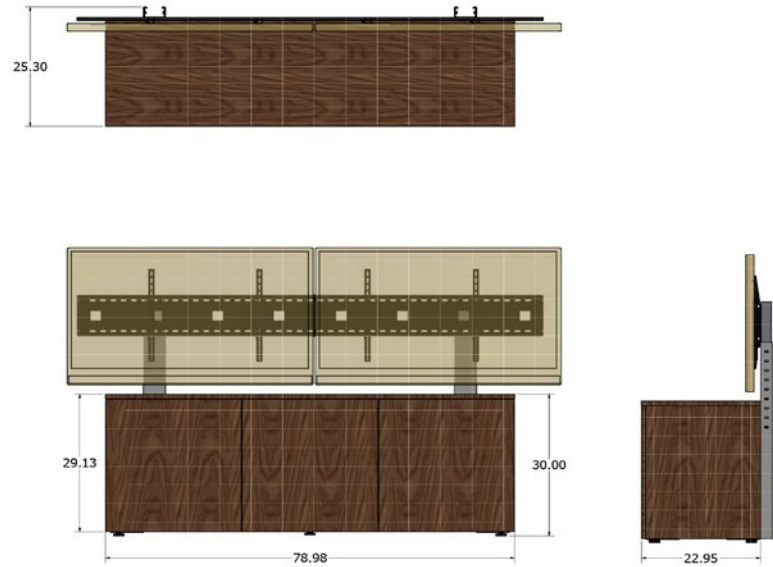

2-Bay & 3-Bay Credenzas

Standard depth, single and dual display cabinets

Avteq credenzas are made to order and perfect for conference rooms, huddle spaces and training centers. Credenzas are fully customizable and designed specifically for commercial AV use. The standard configuration is 22.95 inches deep and includes two or three bays plus storage that supports all your audio visual equipment. The integrated VESA mounting system eliminates wall-mounted displays and supports a single display up to 98" or dual displays up to 86". The back of the credenza is open for maximum ventilation. Optional back covers are available.

3-Bay Credenza

2-Bay Credenza

CUSTOM SIZES

4-Bay Credenza

6-Bay Credenza

DIMENSIONS

2-Bay Credenza

3-Bay Credenza

SPECIFICATIONS

Part Number (Single Dual Dual Xtra Large)	2-Bay: (CRED2V-S CRED2V-D CRED2V-DX) 3-Bay: (CRED3L-S CRED3L-D CRED3L-DX)
Display Sizes	Single: (45-98 inches) Dual: (45-82 inches) Dual Xtra Large: 86 inch
Dimensions (HxWxD)	
2-Bay	52.6 x 30 x 25.4 Inches (1336.04 x 762 x 645.16 mm)
3-Bay	79 x 30 x 25.4 Inches (736.6 x 2006.6 x 596.9 mm)
Cabinet	22.5 x 24 x 22 Inches (571.5 x 609.6 x 558.8 mm)
Rack (D)	17 Inches
Rack Space	12 RU
UM-1 Single Display (min-max width)	Min: 27.1 Inches (688.34 mm) Max: 42.2 Inches (1071.88 mm)
UM-2 Dual Display (min-max width)	Min: 57 Inches (1447.8 mm) Max: 93.7 Inches (2379.98 mm)
Credenza Uprights Max Height	65 Inches (1651 mm) from floor to center display