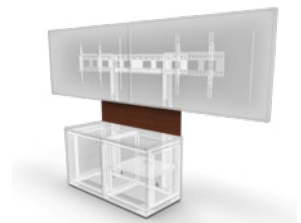

2-Bay & 3-Bay Credenzas

Standard depth, single and dual display cabinets

Avteq credenzas are made to order and perfect for conference rooms, huddle spaces and training centers. Credenzas are fully customizable and designed specifically for commercial AV use. The standard configuration is 22.95 inches deep and includes two or three bays plus storage that supports all your audio visual equipment. The integrated VESA mounting system eliminates wall-mounted displays and supports a single display up to 98" or dual displays up to 86". The back of the credenza is open for maximum ventilation. Optional back covers are available.

FEATURES

- Standard 2-bay or 3-bay configurations
- Custom 4- to 6-bay cabinets available
- Universal VESA mount for single or dual displays
- 12RU sliding, rotating rack
- Open back for ventilation
- 9-port rack-mounted surge protector
- Round door pulls
- Leveling feet
- 100% steel frame
- Optional back bay covers
- Optional modesty panel to cover display uprights
- Optional camera shelves
- TAA compliant

Logitech Rally Bar Mount
LRC-MOUNT-24 | LRC-MOUNT-32
LRC-MOUNT-42

Yealink MeetingBar
YEA-24 | YEA-32 | YEA-42

Bose VideoBar VB1 Mount
AVT-VB1-24 | AVT-VB1-32 |
AVT-VB1-42

Rotating Rack
SR-12

Back Bay Covers
CRED2-BC | CRED3-BC